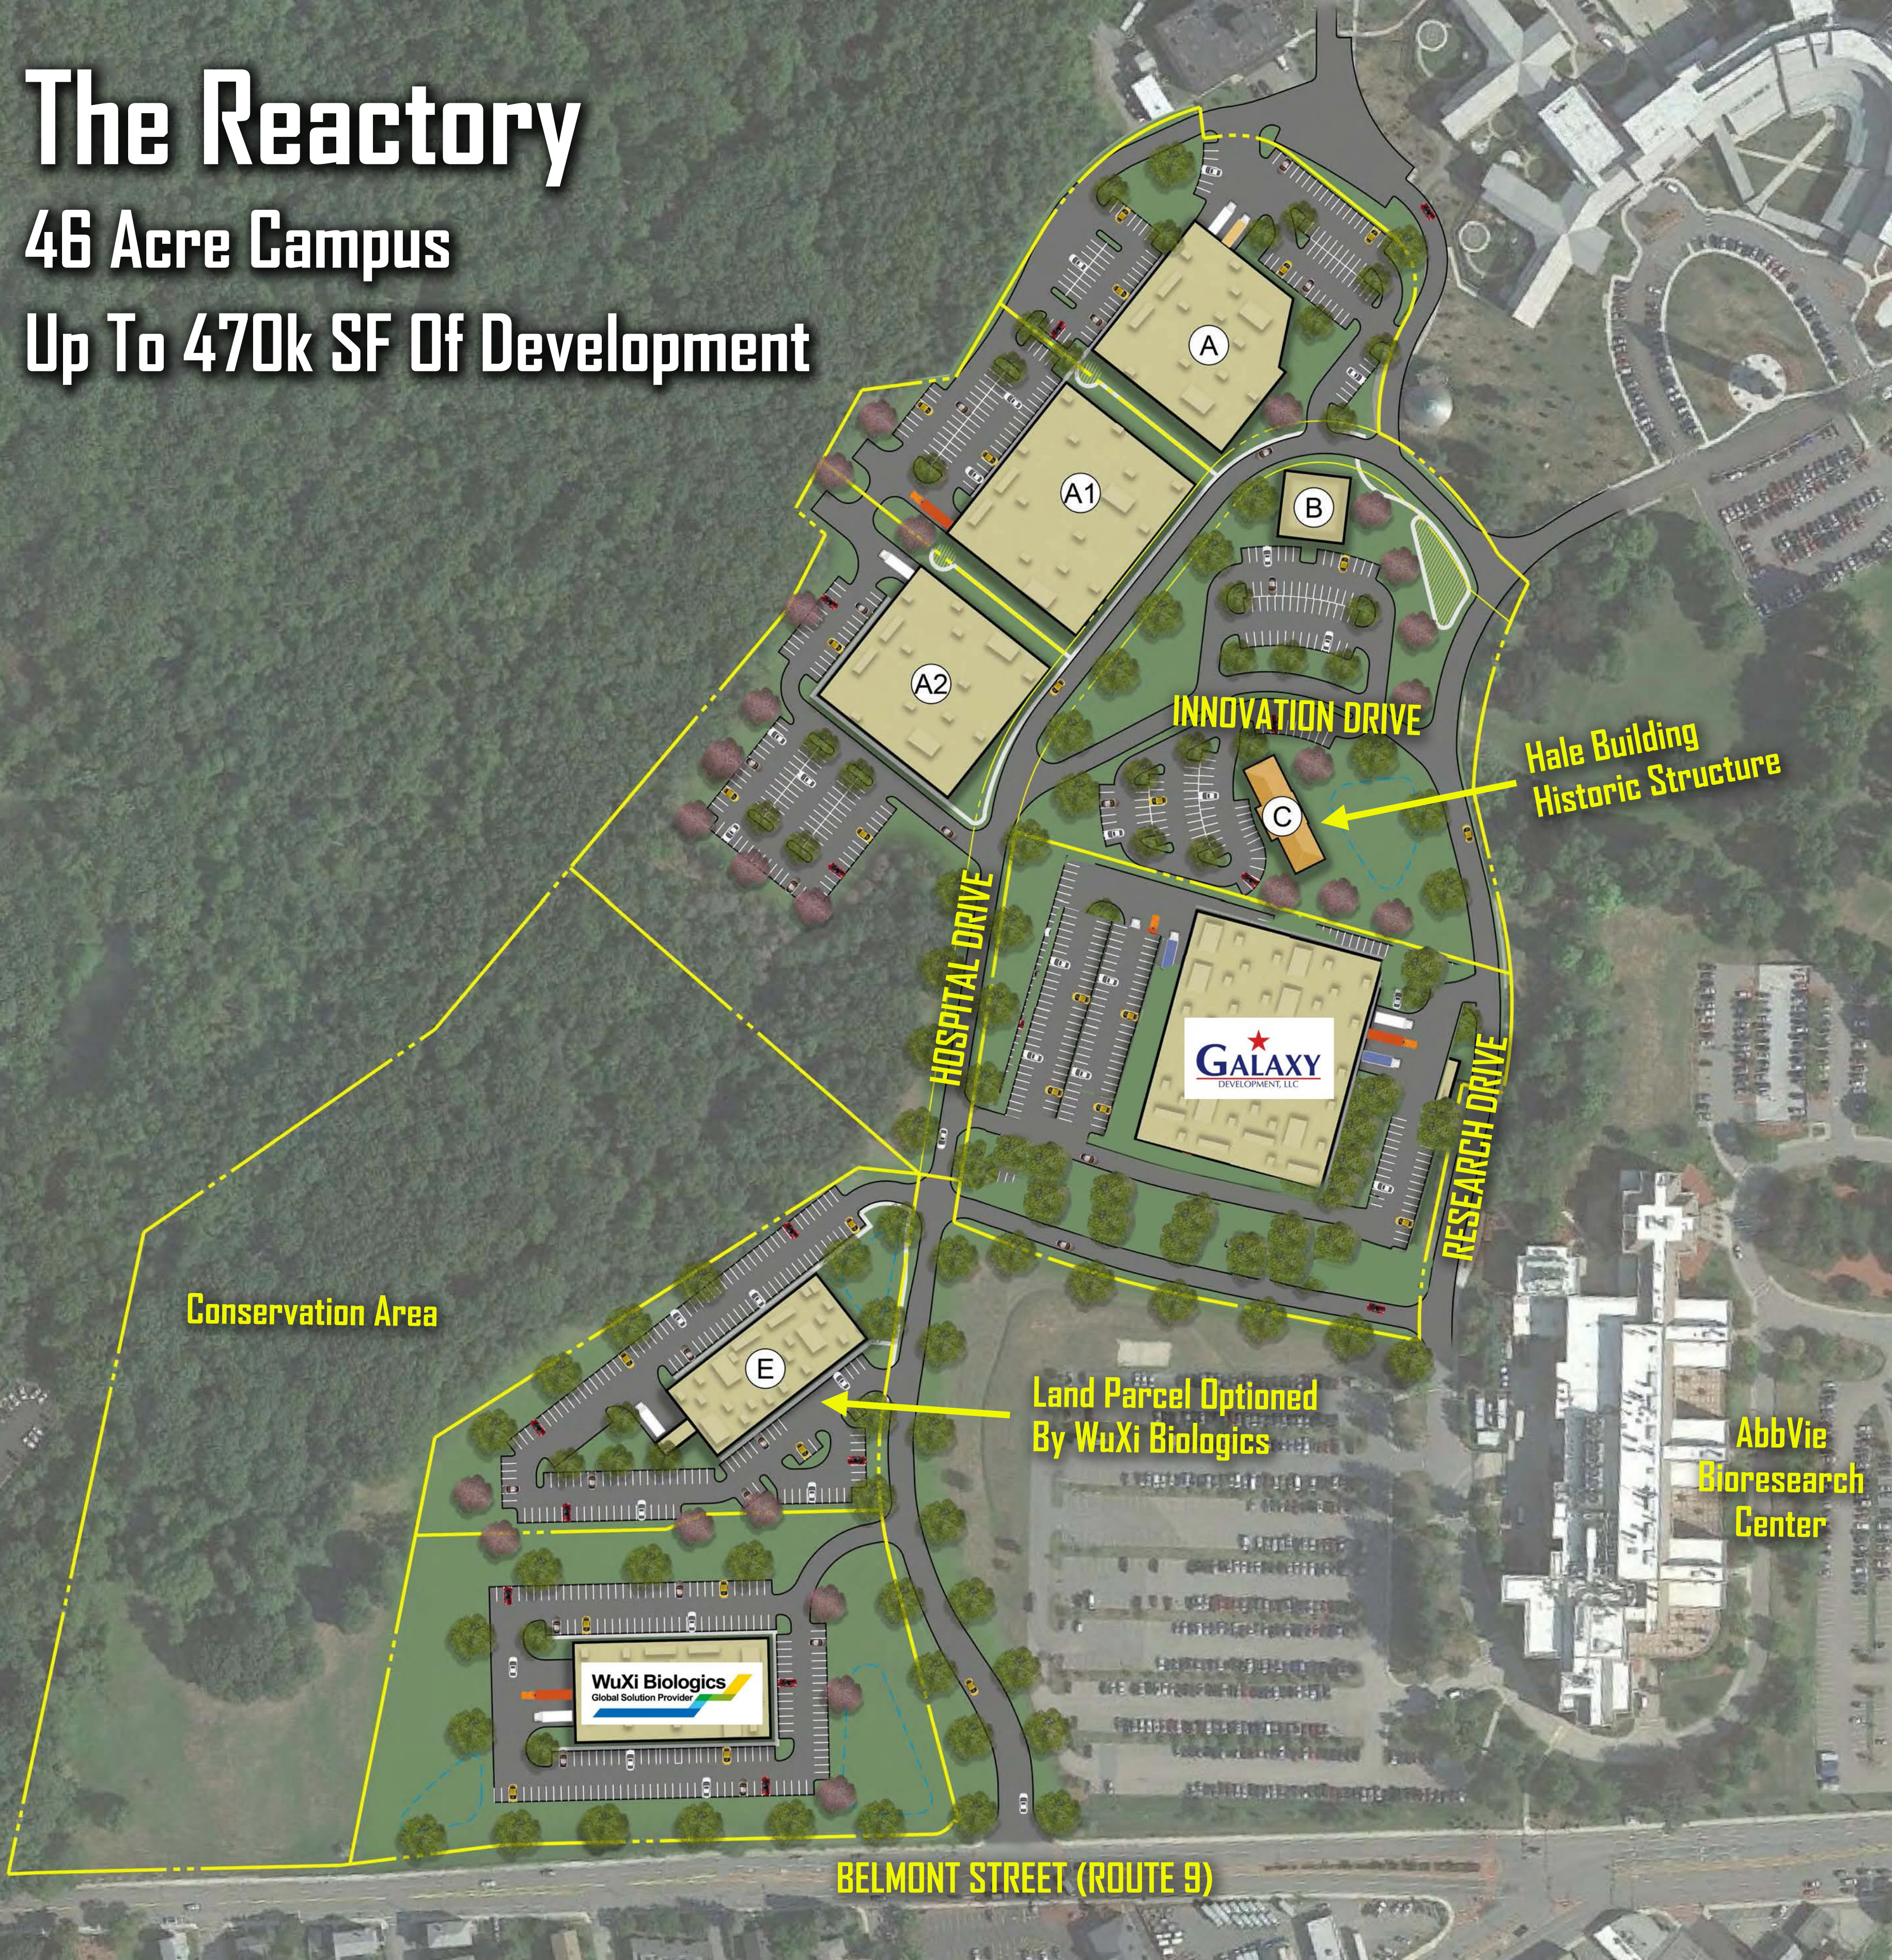

The Reactory

46 Acre Campus

Up To 470k SF Of Development

INNOVATION DRIVE

Hale Building
Historic Structure

GALAXY
DEVELOPMENT, LLC

HOSPITAL DRIVE

RESEARCH DRIVE

Conservation Area

Land Parcel Optioned
By WuXi Biologics

AbbVie
Bioresearch
Center

WuXi Biologics
Global Solution Provider

BELMONT STREET (ROUTE 9)